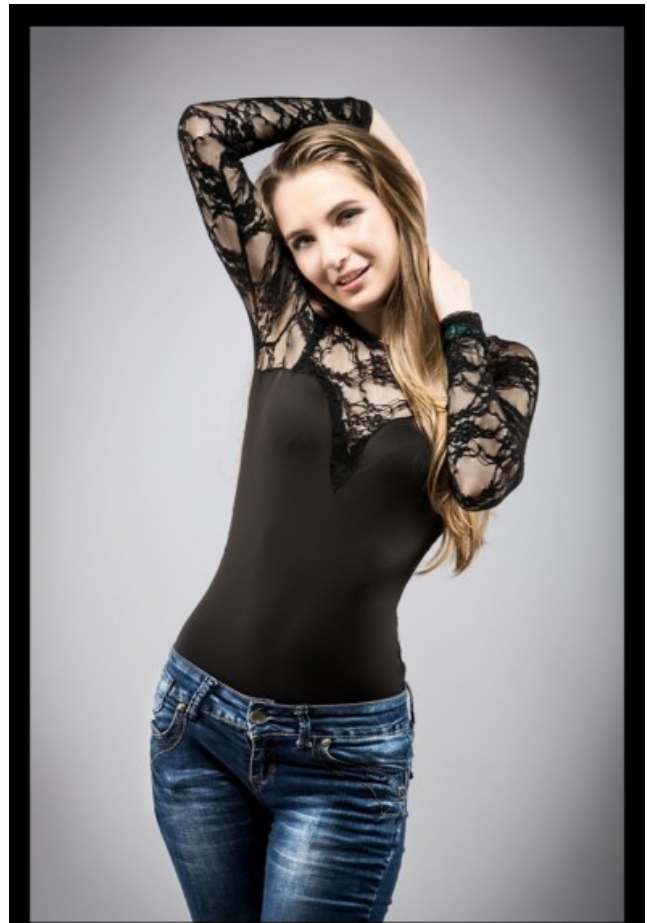

romanplacintar
PHOTOLOGY

romanplacintar
PHOTOLOGY

romanplacintar
PHOTOLOGY

romanplacintar
PHOTOLOGY

Viktória B.

HEIGHT 165 CM BUST 85 CM WAIST 62 CM HIPS 89 CM SHOES 37 HAIR unchanged EYES green